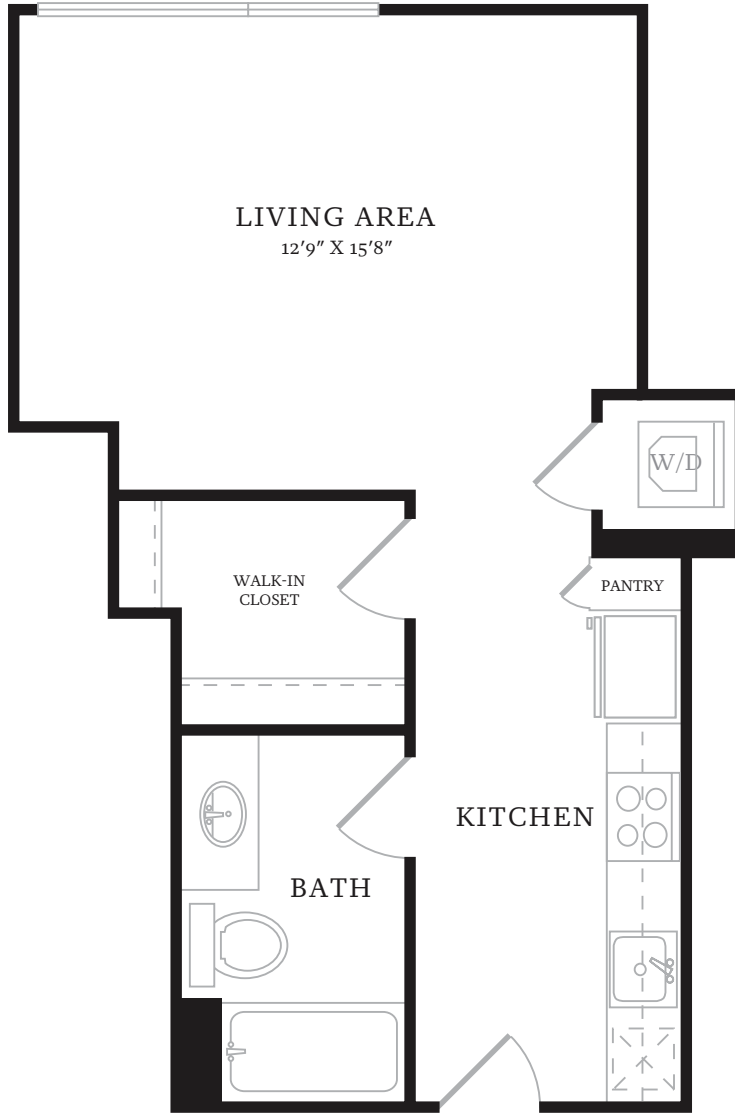

R E S A

A2B

22 M STREET NE  
WASHINGTON, DC 20002  
T 202-908-6968

STUDIO  
487 SF

APARTMENT

---

RENT

---