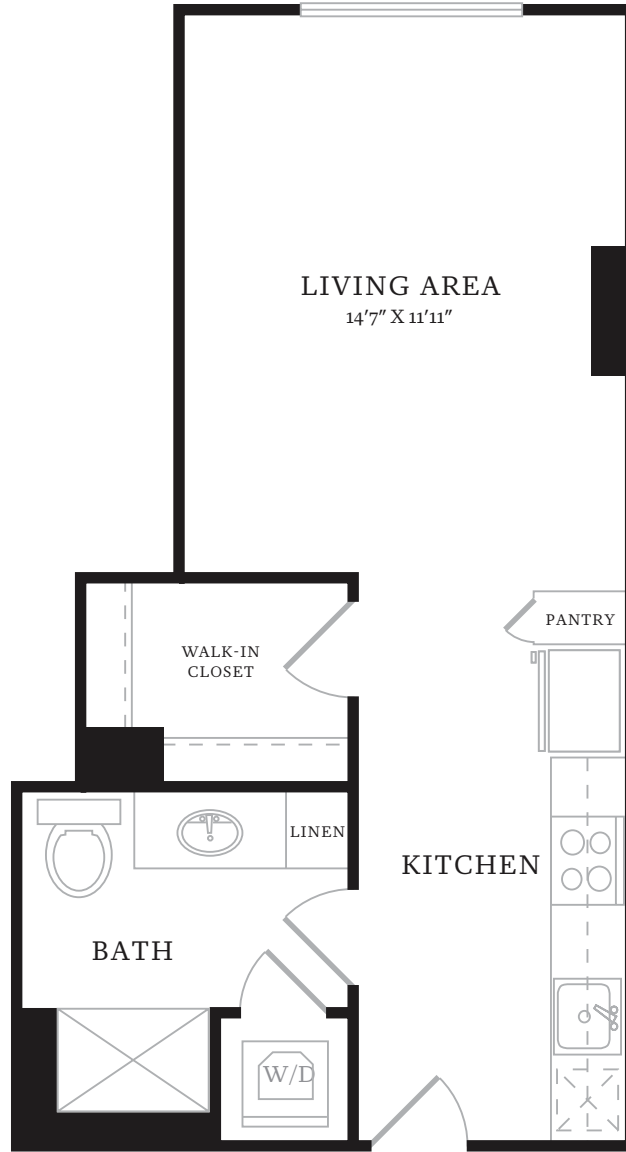

R E S A

A1A

22 M STREET NE
WASHINGTON, DC 20002
T 202-908-6968

STUDIO
452 SF

APARTMENT

RENT

DATE AVAILABLE