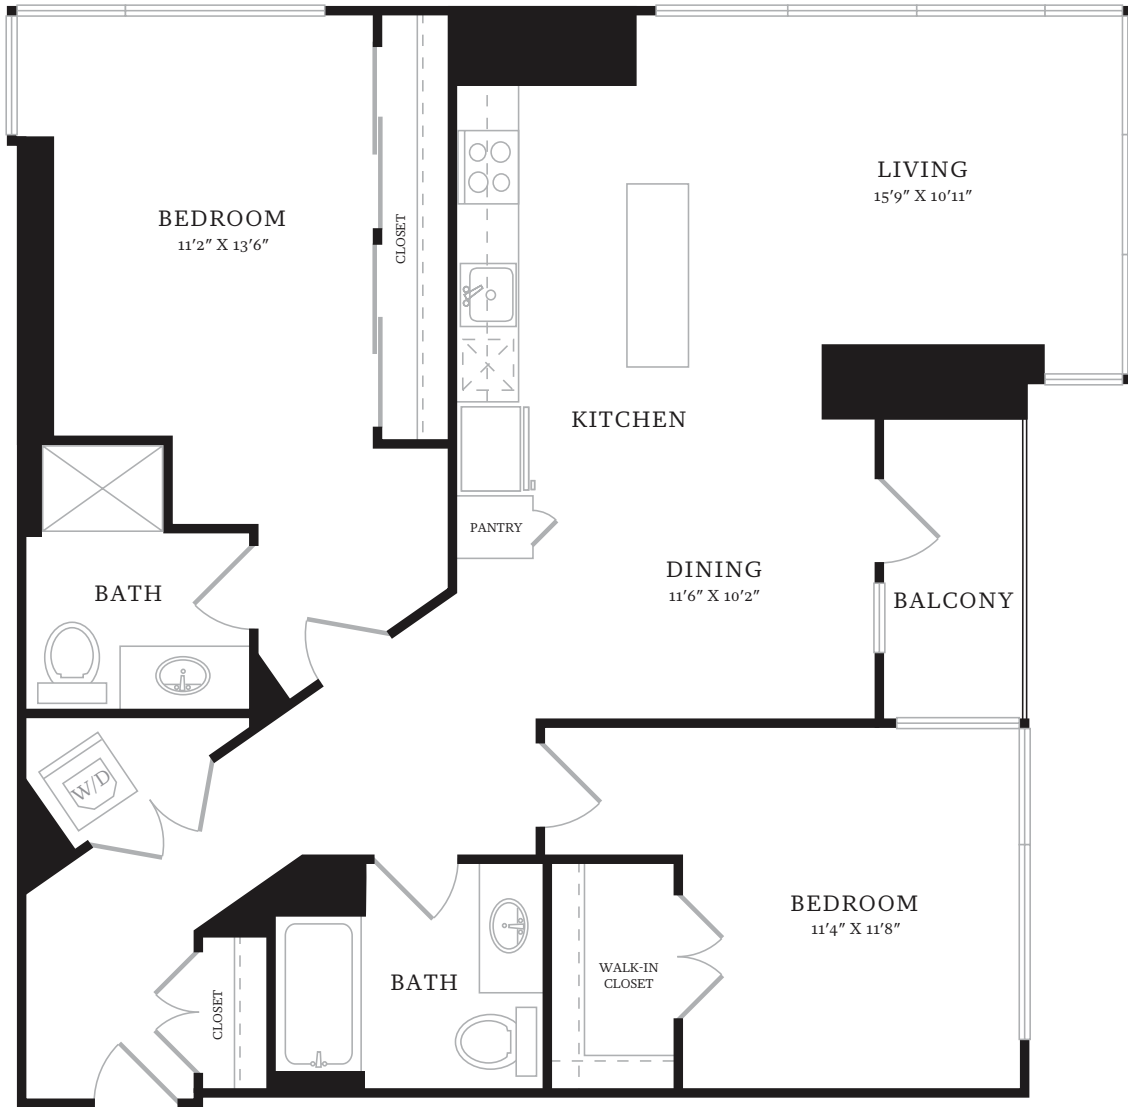

22 M STREET NE
WASHINGTON, DC 20002
T 202-908-6968

2 BED, 2 BATH
1167 SF

APARTMENT _____

RENT _____

DATE AVAILABLE _____