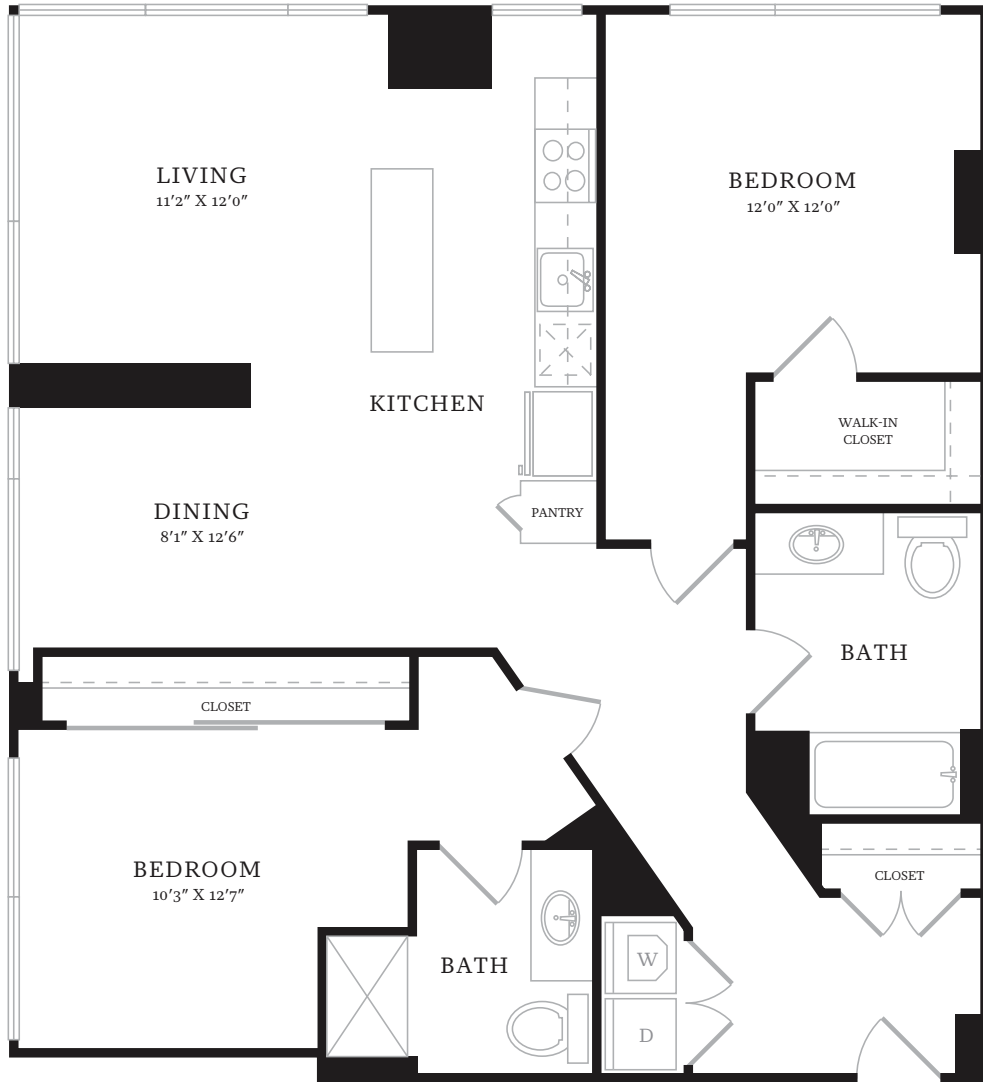

22 M STREET NE
WASHINGTON, DC 20002
T 202-908-6968

2 BED, 2 BATH
1100 SF

APARTMENT _____

RENT _____

DATE AVAILABLE _____