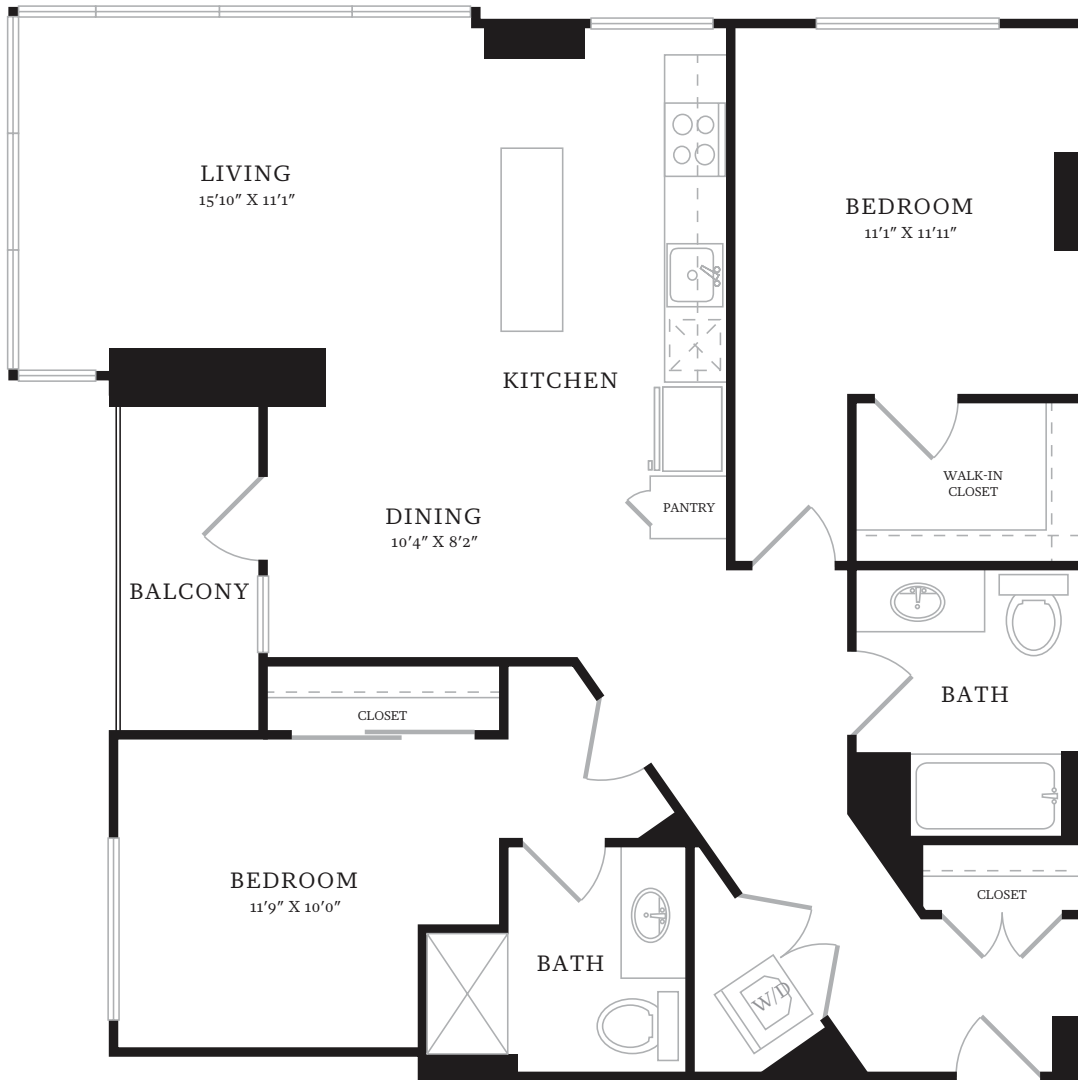

22 M STREET NE
WASHINGTON, DC 20002
T 202-908-6968

2 BED, 2 BATH
1086 SF

APARTMENT _____

RENT _____

DATE AVAILABLE _____