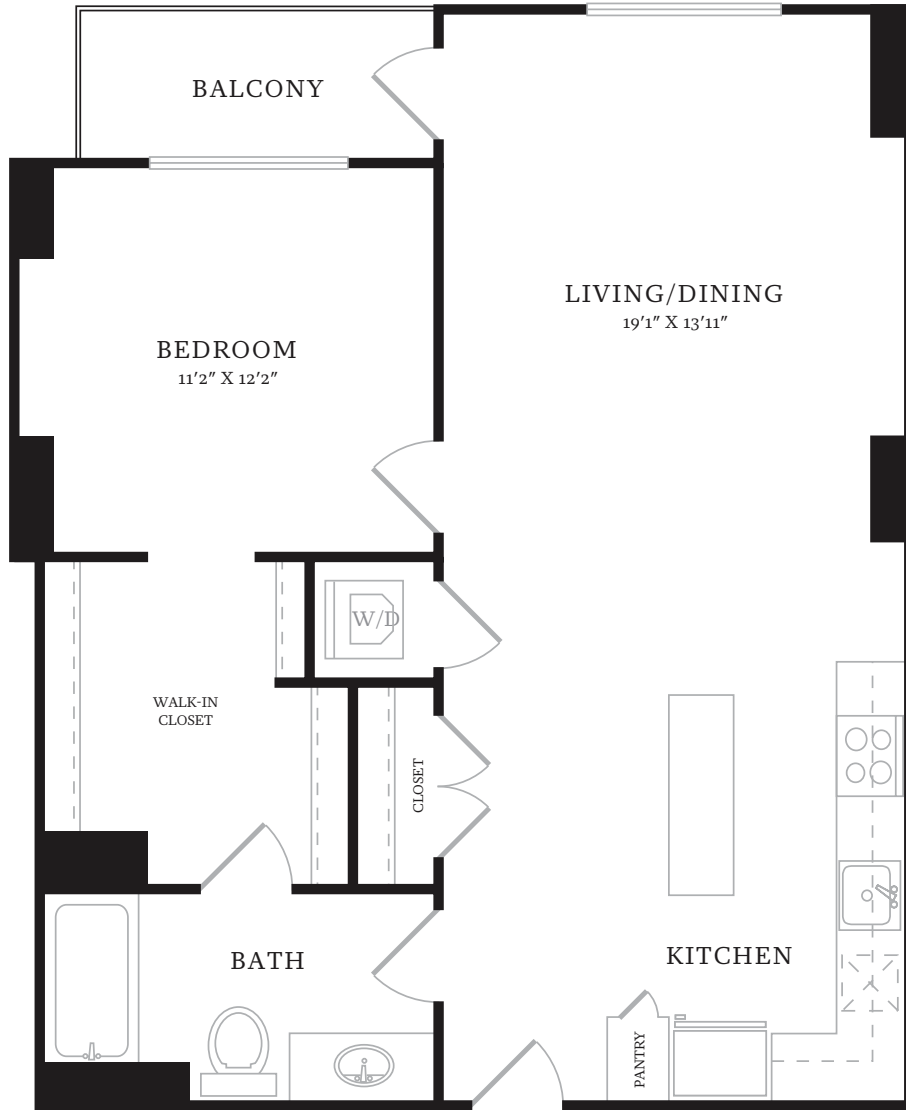

22 M STREET NE
WASHINGTON, DC 20002
T 202-908-6968

1 BED, 1 BATH
815 SF

APARTMENT _____

RENT _____

DATE AVAILABLE _____