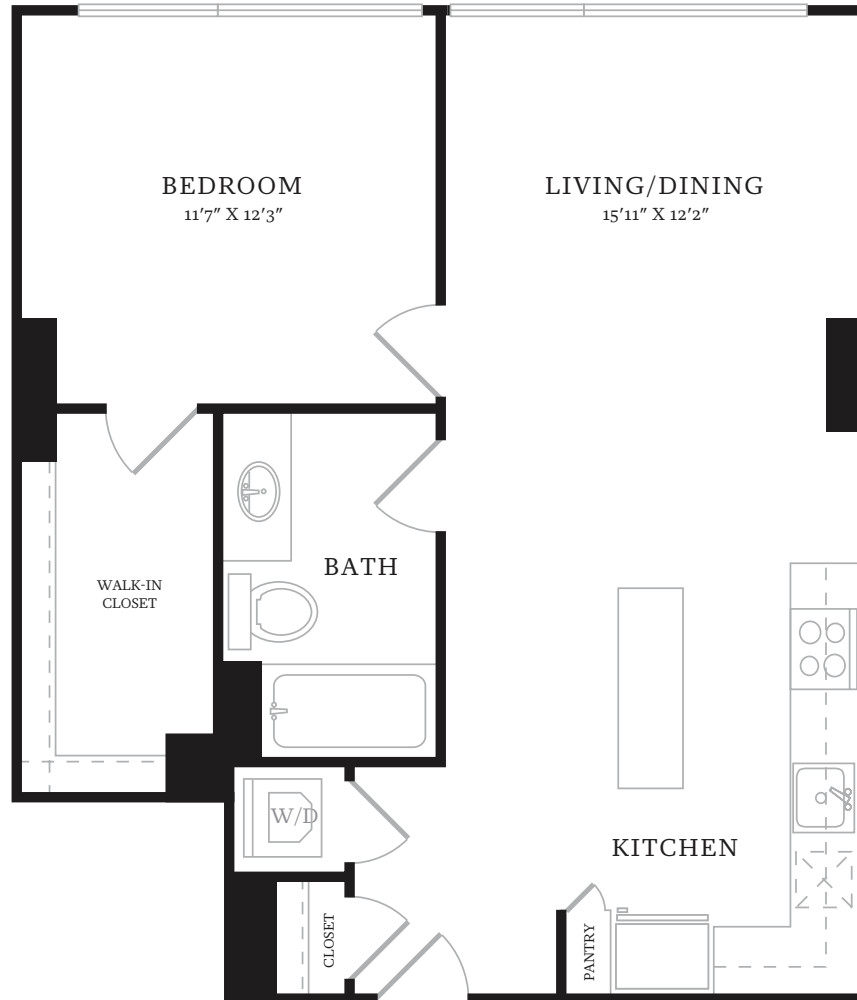

22 M STREET NE
WASHINGTON, DC 20002
T 202-908-6968

1 BED, 1 BATH
703 SF

APARTMENT _____

RENT _____

DATE AVAILABLE _____